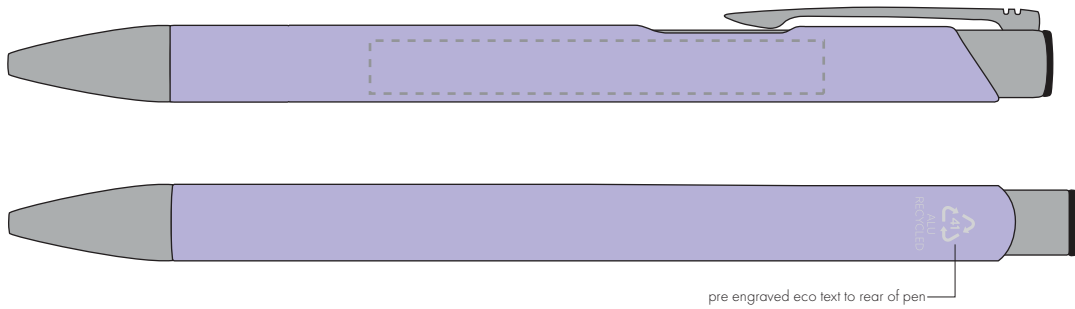

Your Ref:
Our Ref:

Quantity:
Version: 1

Product Code: TPC982001
Product Colour: PASTEL PURPLE

PRINTING CONCERNS:

We stock this item in the following colours

**PANTONE REFERENCE(S)**

- Colour 1
- Colour 2
- Colour 3
- Colour 4

ARTWORK SCALE 100%

ARTWORK SCALE 100%
Side Print Area:
60mm x 7mm

pre engraved eco text to rear of pen

Product Image for visualisation
- colours may vary

The dashed line is to demonstrate print area and will not appear on your printed item